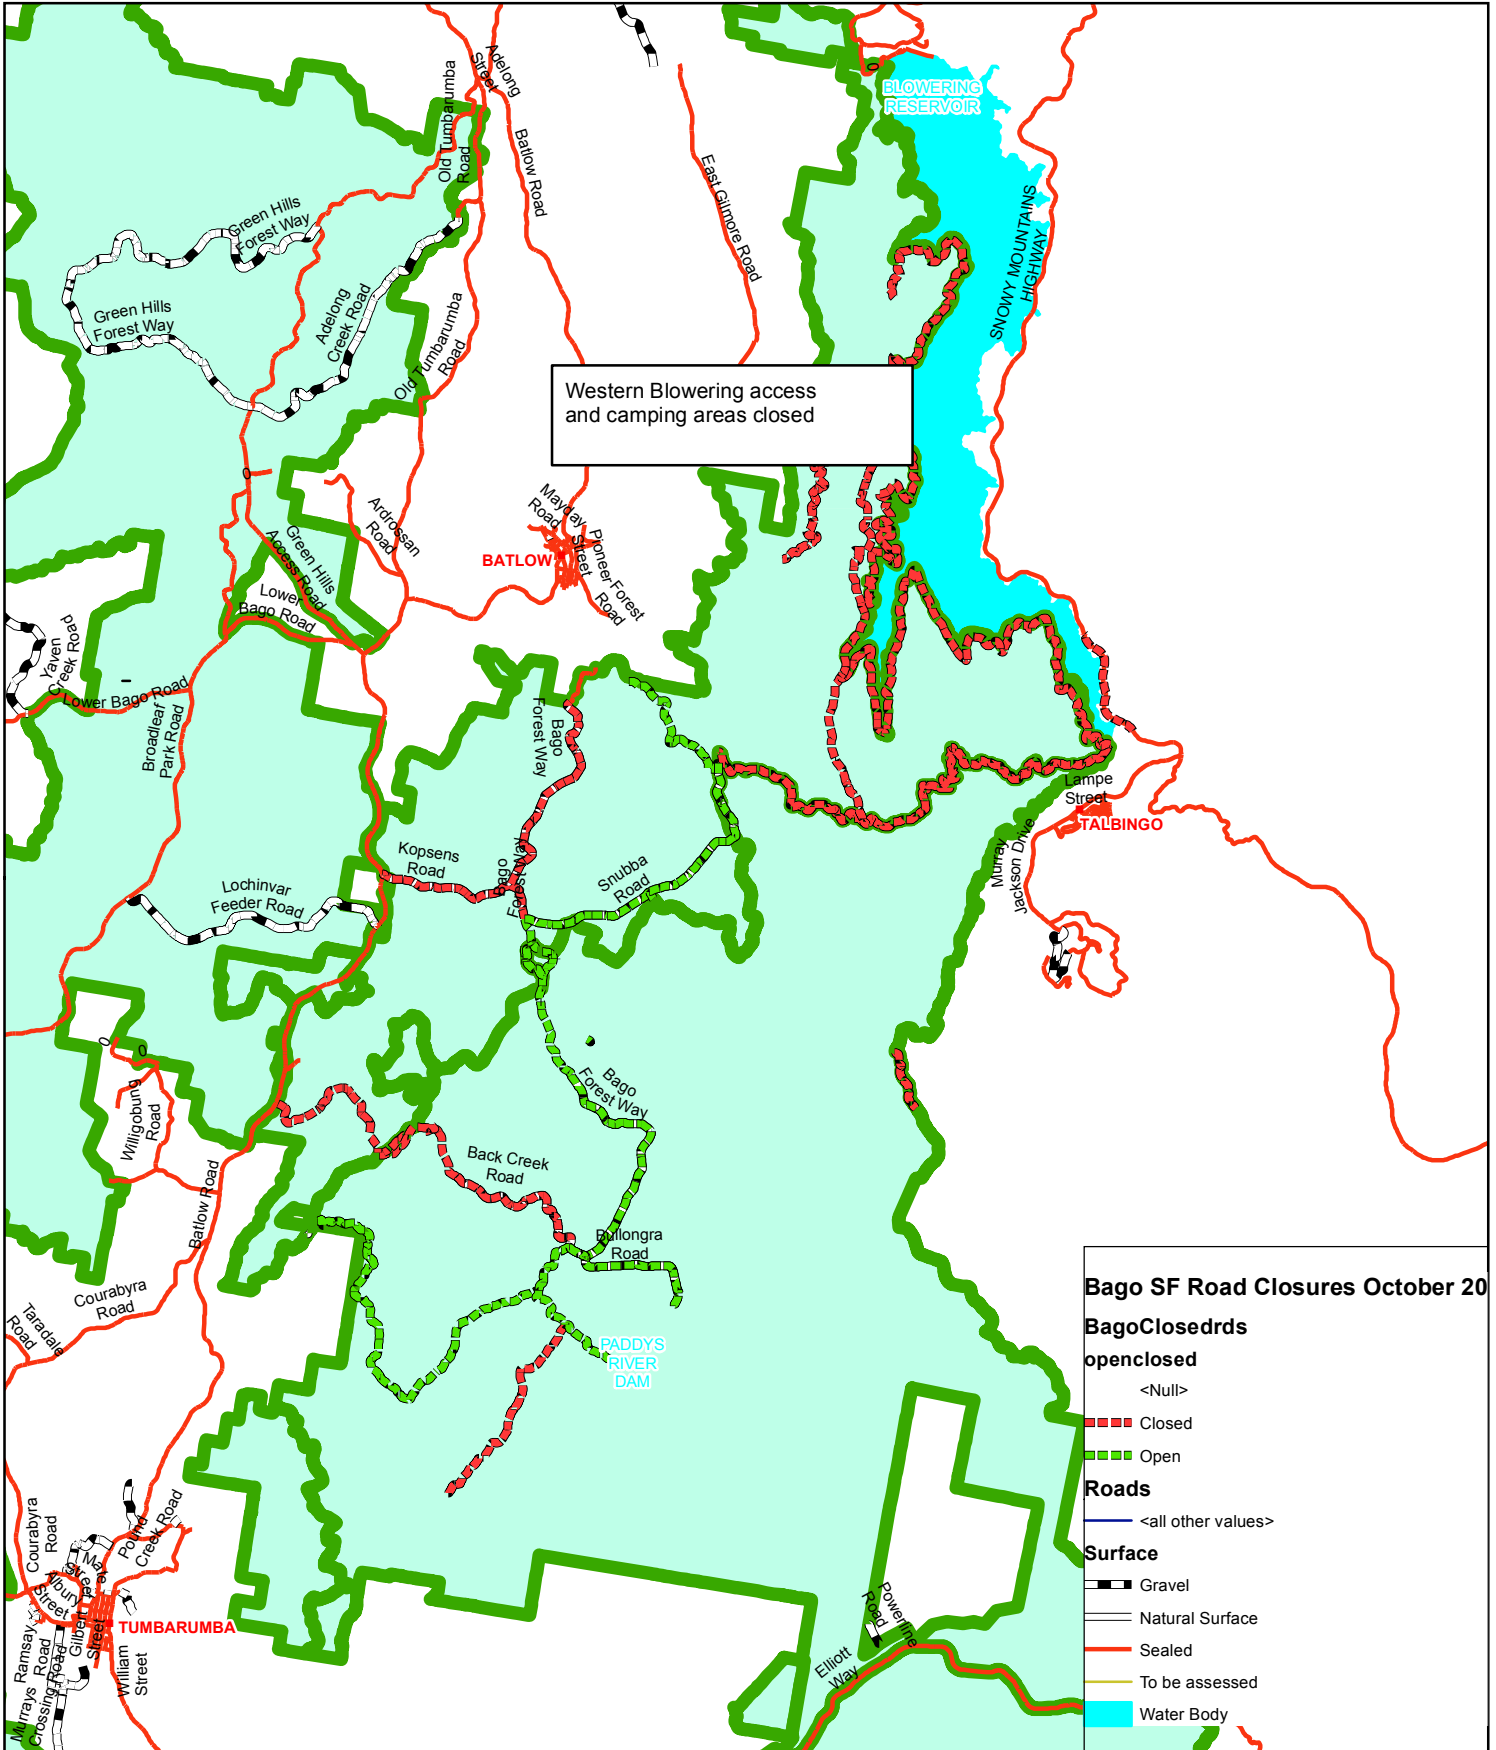

LOCALITY MAP

State Forest Name: Bago State Forest

1:200,000

GDA_1994_NSW_Lambert

00.5 11.522.533.5 44.555.566.577.588.599.5100.5

Kilometers